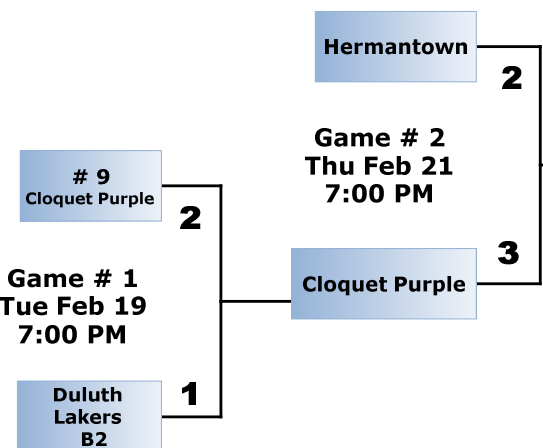

2007-08 Minnesota District 11 PeeWee B Playoffs

Riverside Arena - Moose Lake February 19 - 24

Preliminary Round for # 8 Seed

Higher Seeded team is Home and wears light jerseys

**Please Submit \$175.00 prior to each game
Payable to Moose Lake Hockey (MLAAHA)**

**Top three (3) teams advance to the
North Regional Tournament in
Silver Bay Feb 29 - Mar 2**